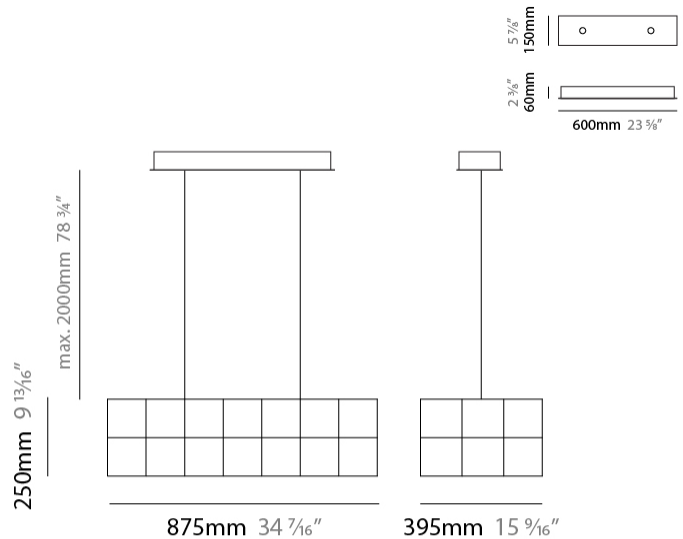

1. To build a product code in our configurator select the specify button on the base model # product page
2. To build a manual product code on this datasheet choose from the options listed below in blue font and add the suffix to the base model #

GENERAL

Series: Universe Square
Brand: Quasar
Division: Design
Mounting Type: Suspension
Mounting Location: Ceiling
Subcategory: Ambient

PHYSICAL

Shape: Rectangle
Length (mm): 875
Length (in): 34 7/16
Width (mm): 395
Width (in): 15 9/16
Height (mm): 250
Height (in): 9 13/16
Max. Overall Height (mm): 2000
Max. Overall Height (in): 78 3/4
Light Distribution: Omnidirectional
Weight (kg): 4
Weight (lbs): 8.8
[Fixture Finish: NIC / BRA / BBR](#)
Fixture Material: Metal
Upon Request: Custom Sizes

ELECTRICAL

Number of Lamps: 96
Lamp Type: LED Retrofit
Input Wattage (W): 31.68
Bulb Included: Bulb Included
Max. Wattage Per Lamp (W): 0.33
Lamp Base: E10
[Dimming: Non-Dimming / Phase Dimming (120vac Only)](#)
Driver Included: Yes
Driver Location: Integrated
Driver Type: Constant Voltage - 120/277Vac
Driver Class: Class 2
Input Voltage (V): 120 - 277
Output Voltage (V): 12
Lamp Voltage (V): 12
Upon Request: (Not included - see components) Integral: 0-10Vdc dimming

LED

[Color Temperature (°K): 2600 / 3000 / 3500](#)
Max. Delivered Lumen (lm): 2208 (2600K)
CRI: >90 CRI
Lamp Life (hrs): 50000

OPTICAL

RATINGS AND CERTIFICATIONS

Certified By: Certified for North American Standards
IP rating: IP20