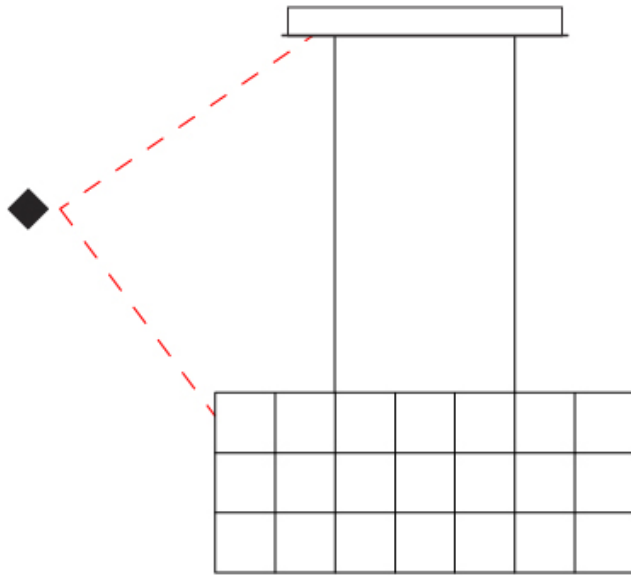

UNIVERSE SQUARE SUSPENSION

D101369-

PROJECT

TYPE

SPECIFIER

QUANTITY

DATE